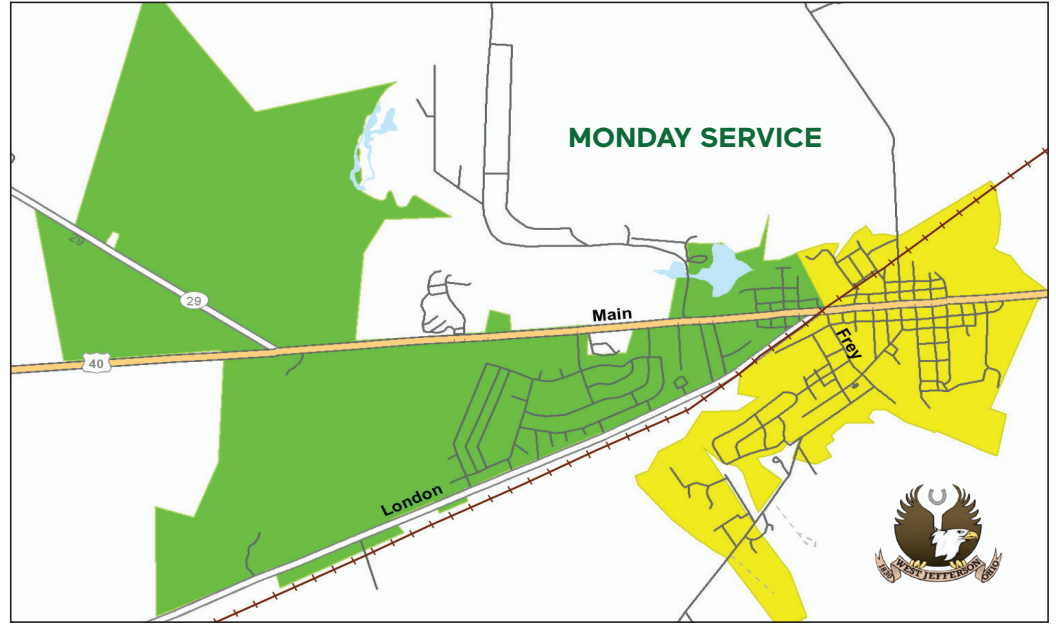

Village of West Jefferson 2022 Recycling Collection Schedule

Please keep this Collection Calendar that identifies the Green and Gold recycling collection weeks and the monthly bulk pickup day.

For more information, contact WM at (866) 797-9018 or visit the Village website at www.westjeffersonohio.gov

- Green Recycling Week
- Gold Recycling Week
- Observed Holidays
- Bulk Pickup Day - First Monday of each month

January 2022

S	M	T	W	T	F	S
						1
2	3	4	5	6	7	8
9	10	11	12	13	14	15
16	17	18	19	20	21	22
23	24	25	26	27	28	29
30	31					

February 2022

S	M	T	W	T	F	S
		1	2	3	4	5
6	7	8	9	10	11	12
13	14	15	16	17	18	19
20	21	22	23	24	25	26
27	28					

March 2022

S	M	T	W	T	F	S
		1	2	3	4	5
6	7	8	9	10	11	12
13	14	15	16	17	18	19
20	21	22	23	24	25	26
27	28	29	30	31		

April 2022

S	M	T	W	T	F	S
					1	2
3	4	5	6	7	8	9
10	11	12	13	14	15	16
17	18	19	20	21	22	23
24	25	26	27	28	29	30

May 2022

S	M	T	W	T	F	S
1	2	3	4	5	6	7
8	9	10	11	12	13	14
15	16	17	18	19	20	21
22	23	24	25	26	27	28
29	30	31				

June 2022

S	M	T	W	T	F	S
			1	2	3	4
5	6	7	8	9	10	11
12	13	14	15	16	17	18
19	20	21	22	23	24	25
26	27	28	29	30		

July 2022

S	M	T	W	T	F	S
					1	2
3	4	5	6	7	8	9
10	11	12	13	14	15	16
17	18	19	20	21	22	23
24	25	26	27	28	29	30
31						

August 2022

S	M	T	W	T	F	S
	1	2	3	4	5	6
7	8	9	10	11	12	13
14	15	16	17	18	19	20
21	22	23	24	25	26	27
28	29	30	31			

September 2022

S	M	T	W	T	F	S
				1	2	3
4	5	6	7	8	9	10
11	12	13	14	15	16	17
18	19	20	21	22	23	24
25	26	27	28	29	30	

October 2022

S	M	T	W	T	F	S
						1
2	3	4	5	6	7	8
9	10	11	12	13	14	15
16	17	18	19	20	21	22
23	24	25	26	27	28	29
30	31					

November 2022

S	M	T	W	T	F	S
		1	2	3	4	5
6	7	8	9	10	11	12
13	14	15	16	17	18	19
20	21	22	23	24	25	26
27	28	29	30			

December 2022

S	M	T	W	T	F	S
				1	2	3
4	5	6	7	8	9	10
11	12	13	14	15	16	17
18	19	20	21	22	23	24
25	26	27	28	29	30	31

Observed Holidays

WM observes the following holidays. If a holiday falls on a Monday, collection will be delayed one day for that week only. Bulk pickup will be on Tuesday after Independence Day and Labor Day.

- Memorial Day
- Independence Day
- Labor Day