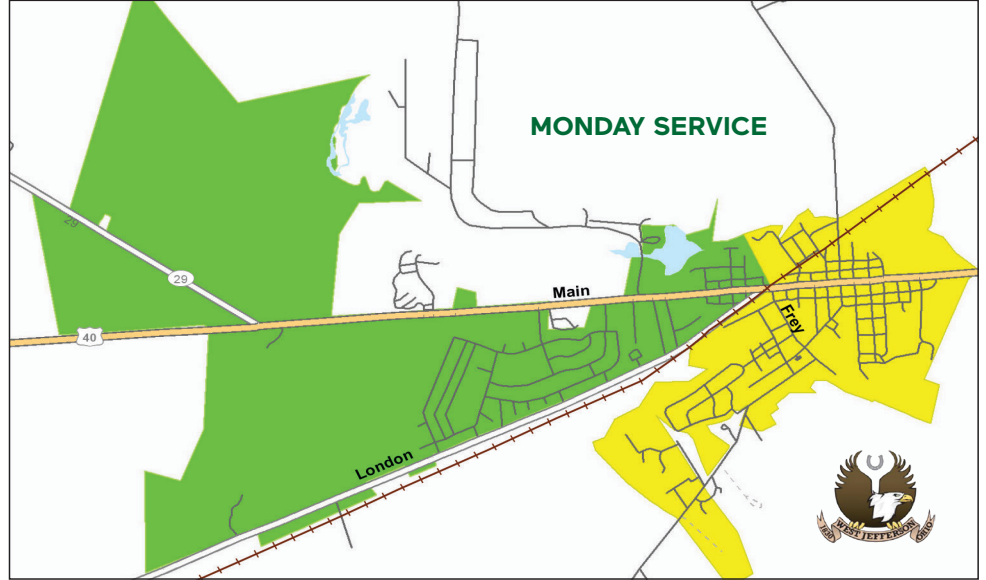

Village of West Jefferson

2023 Recycling Collection

Please keep this Collection Calendar that identifies the Green and Gold recycling collection weeks and the monthly bulk pickup day.

For more information, contact WM at (866) 797-9018 or visit the Village website at www.westjeffersonohio.gov

- Green Recycling Week
- Gold Recycling Week
- Observed Holidays
- Bulk Pickup Day - First service day of each month

January 2023

S	M	T	W	T	F	S
1	2	3	4	5	6	7
8	9	10	11	12	13	14
15	16	17	18	19	20	21
22	23	24	25	26	27	28
29	30	31				

February 2023

S	M	T	W	T	F	S
			1	2	3	4
5	6	7	8	9	10	11
12	13	14	15	16	17	18
19	20	21	22	23	24	25
26	27	28				

March 2023

S	M	T	W	T	F	S
			1	2	3	4
5	6	7	8	9	10	11
12	13	14	15	16	17	18
19	20	21	22	23	24	25
26	27	28	29	30	31	

April 2023

S	M	T	W	T	F	S
						1
2	3	4	5	6	7	8
9	10	11	12	13	14	15
16	17	18	19	20	21	22
23	24	25	26	27	28	29
30						

May 2023

S	M	T	W	T	F	S
	1	2	3	4	5	6
7	8	9	10	11	12	13
14	15	16	17	18	19	20
21	22	23	24	25	26	27
28	29	30	31			

June 2023

S	M	T	W	T	F	S
				1	2	3
4	5	6	7	8	9	10
11	12	13	14	15	16	17
18	19	20	21	22	23	24
25	26	27	28	29	30	

July 2023

S	M	T	W	T	F	S
						1
2	3	4	5	6	7	8
9	10	11	12	13	14	15
16	17	18	19	20	21	22
23	24	25	26	27	28	29
30	31					

August 2023

S	M	T	W	T	F	S
		1	2	3	4	5
6	7	8	9	10	11	12
13	14	15	16	17	18	19
20	21	22	23	24	25	26
27	28	29	30	31		

September 2023

S	M	T	W	T	F	S
					1	2
3	4	5	6	7	8	9
10	11	12	13	14	15	16
17	18	19	20	21	22	23
24	25	26	27	28	29	30

October 2023

S	M	T	W	T	F	S
1	2	3	4	5	6	7
8	9	10	11	12	13	14
15	16	17	18	19	20	21
22	23	24	25	26	27	28
29	30	31				

November 2023

S	M	T	W	T	F	S
			1	2	3	4
5	6	7	8	9	10	11
12	13	14	15	16	17	18
19	20	21	22	23	24	25
26	27	28	29	30		

December 2023

S	M	T	W	T	F	S
					1	2
3	4	5	6	7	8	9
10	11	12	13	14	15	16
17	18	19	20	21	22	23
24	25	26	27	28	29	30
31						

Observed Holidays

WM observes the following holidays: New Years, Memorial, Independence, Labor, Thanksgiving, Christmas.

Bulk pickup will be on the first service day of every month. Bulk will be picked up on Tuesday following Labor Day.

If your service day falls on or follows one of these observed holidays, your service will be delayed by one day for that week only.