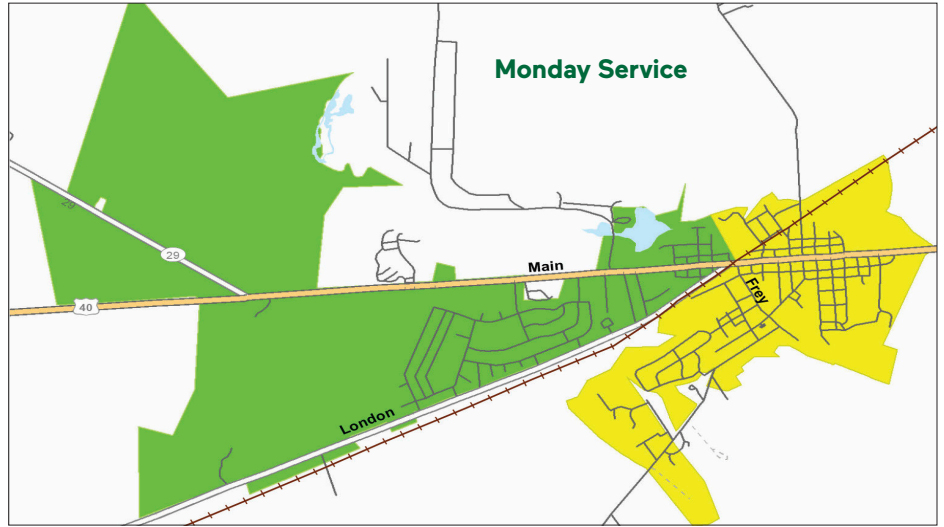

City of West Jefferson

2025 Recycling Collection Schedule

Please keep this Collection Calendar that identifies the Green and Gold recycling collection weeks and the monthly bulk pickup day.

For more information, contact the Village at (614) 879-8655 or visit the website at www.westjeffersonohio.gov

Green Recycling Collection

Gold Recycling Collection

Observed Holidays

Bulk Pickup Day - First service day of each month

January 2025

S	M	T	W	T	F	S
			1	2	3	4
5	6	7	8	9	10	11
12	13	14	15	16	17	18
19	20	21	22	23	24	25
26	27	28	29	30	31	

February 2025

S	M	T	W	T	F	S
						1
2	3	4	5	6	7	8
9	10	11	12	13	14	15
16	17	18	19	20	21	22
23	24	25	26	27	28	

March 2025

S	M	T	W	T	F	S
						1
2	3	4	5	6	7	8
9	10	11	12	13	14	15
16	17	18	19	20	21	22
23	24	25	26	27	28	29
30	31					

April 2025

S	M	T	W	T	F	S
		1	2	3	4	5
6	7	8	9	10	11	12
13	14	15	16	17	18	19
20	21	22	23	24	25	26
27	28	29	30			

May 2025

S	M	T	W	T	F	S
				1	2	3
4	5	6	7	8	9	10
11	12	13	14	15	16	17
18	19	20	21	22	23	24
25	26	27	28	29	30	31

June 2025

S	M	T	W	T	F	S
1	2	3	4	5	6	7
8	9	10	11	12	13	14
15	16	17	18	19	20	21
22	23	24	25	26	27	28
29	30					

July 2025

S	M	T	W	T	F	S
		1	2	3	4	5
6	7	8	9	10	11	12
13	14	15	16	17	18	19
20	21	22	23	24	25	26
27	28	29	30	31		

August 2025

S	M	T	W	T	F	S
					1	2
3	4	5	6	7	8	9
10	11	12	13	14	15	16
17	18	19	20	21	22	23
24	25	26	27	28	29	30
31						

September 2025

S	M	T	W	T	F	S
	1	2	3	4	5	6
7	8	9	10	11	12	13
14	15	16	17	18	19	20
21	22	23	24	25	26	27
28	29	30				

October 2025

S	M	T	W	T	F	S
			1	2	3	4
5	6	7	8	9	10	11
12	13	14	15	16	17	18
19	20	21	22	23	24	25
26	27	28	29	30	31	

November 2025

S	M	T	W	T	F	S
						1
2	3	4	5	6	7	8
9	10	11	12	13	14	15
16	17	18	19	20	21	22
23	24	25	26	27	28	29
30						

December 2025

S	M	T	W	T	F	S
	1	2	3	4	5	6
7	8	9	10	11	12	13
14	15	16	17	18	19	20
21	22	23	24	25	26	27
28	29	30	31			

Observed Holidays

WM observes the following holidays: New Years, Memorial, Independence, Labor, Thanksgiving, Christmas.

Bulk pickup will be on the first service day of every month. Bulk will be picked up on Tuesday following Labor Day.

If your service day falls on or follows one of these observed holidays, your service will be delayed by one day for that week only.